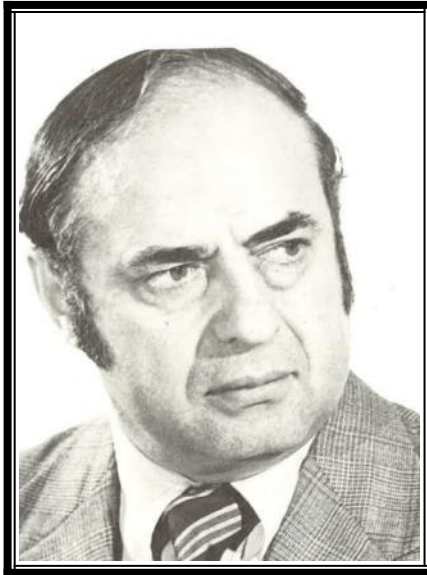

Past Presidents of the Pennsylvania Academy of Science
1968 to 1980

Robert F. Chase
Lafayette College
1968-1970

William Urrichio
Carlow College
1970-1972

Bernard Fried
Lafayette College
1972-1974

Charles W. Rutchky III
Penn State University
1974-1976