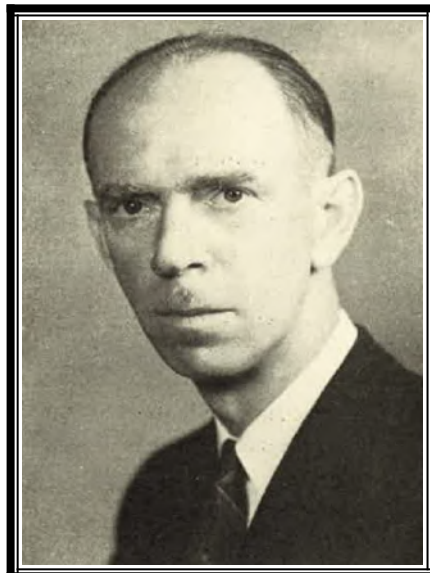

Henry W. Thurston
Pennsylvania State College
1941-1942